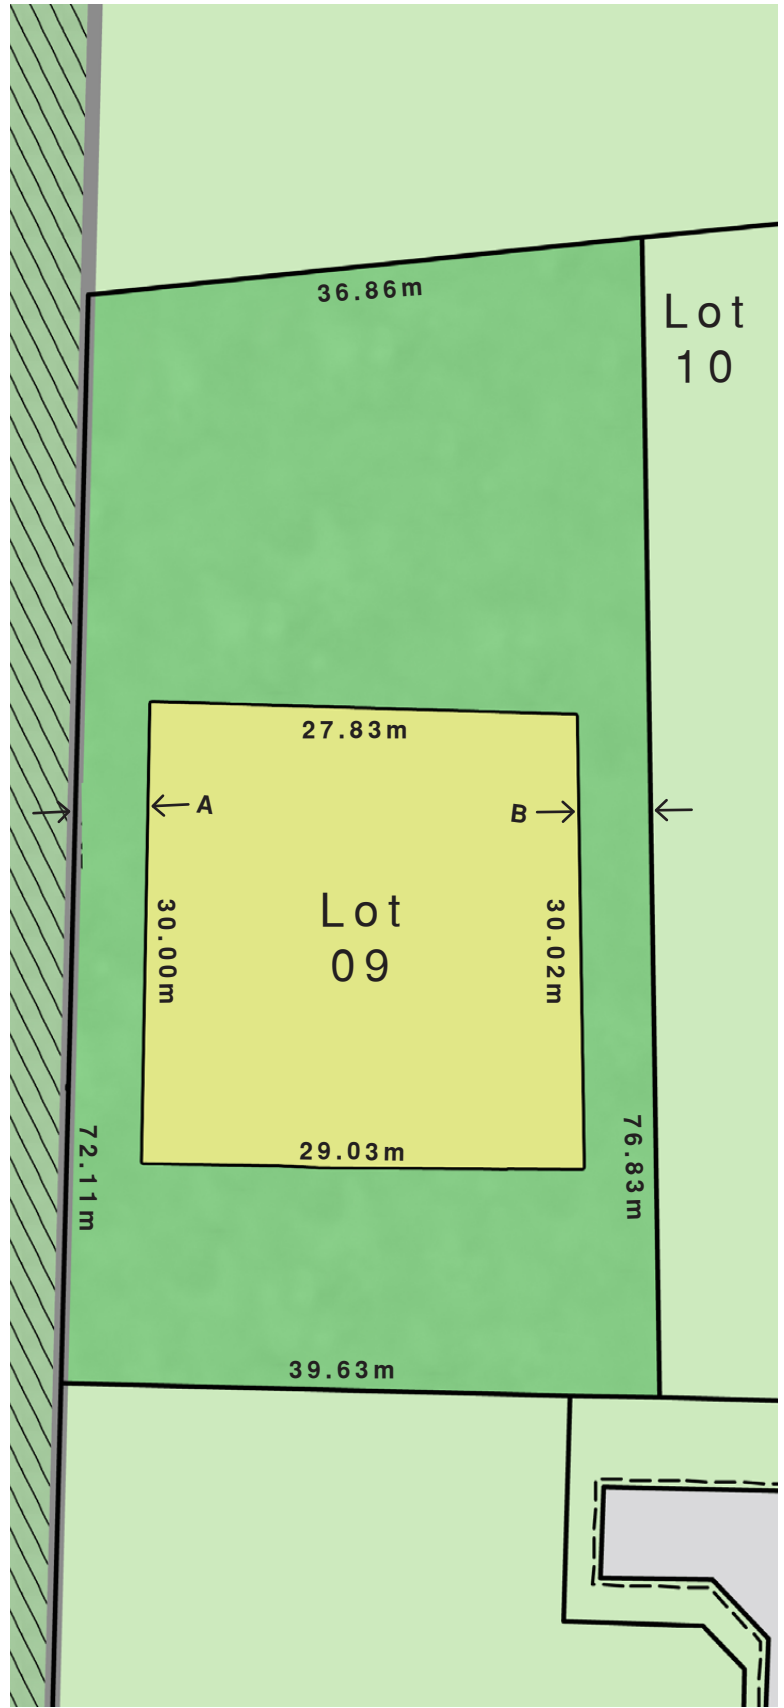

Context Map

 Lot 09

Lot Layout Legend

-  Lot Area
2839 m² (0.70 Ac)
-  Building Envelope Area
852.9 m² (9,180.54 ft²)
-  Utility Easement

Building Envelope Setbacks

- A - 5.0m (16.4ft)
- B - 5.0m (16.4ft)

Lot Layout

Dimensions shown are approximate; actual areas and dimensions may vary. The developer reserves the right to make modifications and changes to the lot, building envelope or utility easements. Renderings are artist's conception only. This is not an offering for sale as an offering can only be made by Disclosure Statement E. & O.E.