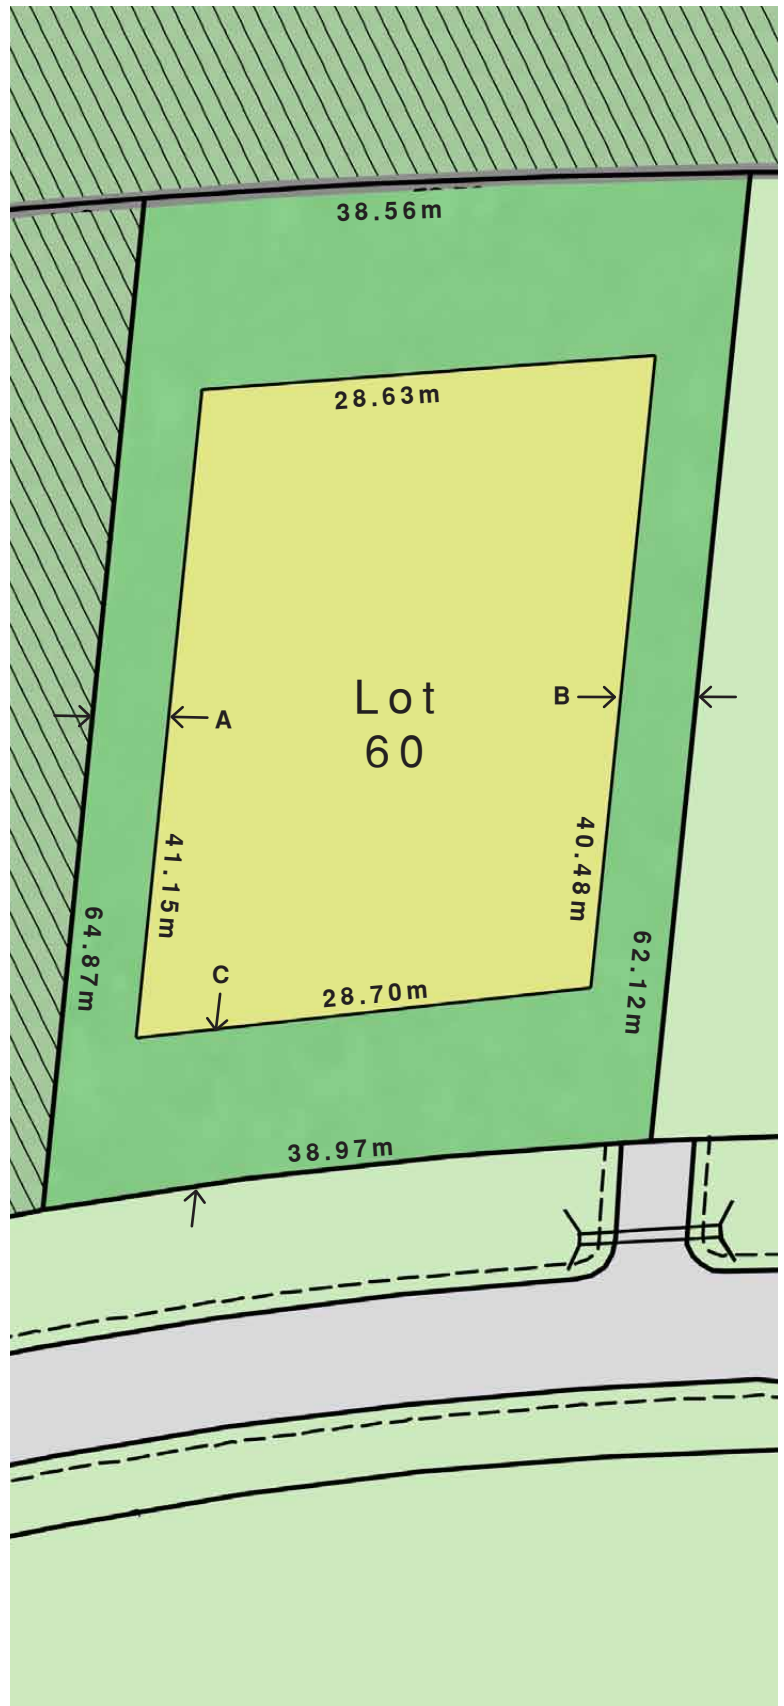

Context Map

 Lot 60

Lot Layout Legend

-  Lot Area
2411 m² (0.59 Ac)
-  Building Envelope Area
1146.0 m² (12,335.44 ft²)
-  Utility Easement

Building Envelope Setbacks

- A - 5.0m (16.4ft)
- B - 5.0m (16.4ft)
- C - 10.0m (32.8ft)

Lot Layout

Dimensions shown are approximate; actual areas and dimensions may vary. The developer reserves the right to make modifications and changes to the lot, building envelope or utility easements. Renderings are artist's conception only. This is not an offering for sale as an offering can only be made by Disclosure Statement E. & O.E.