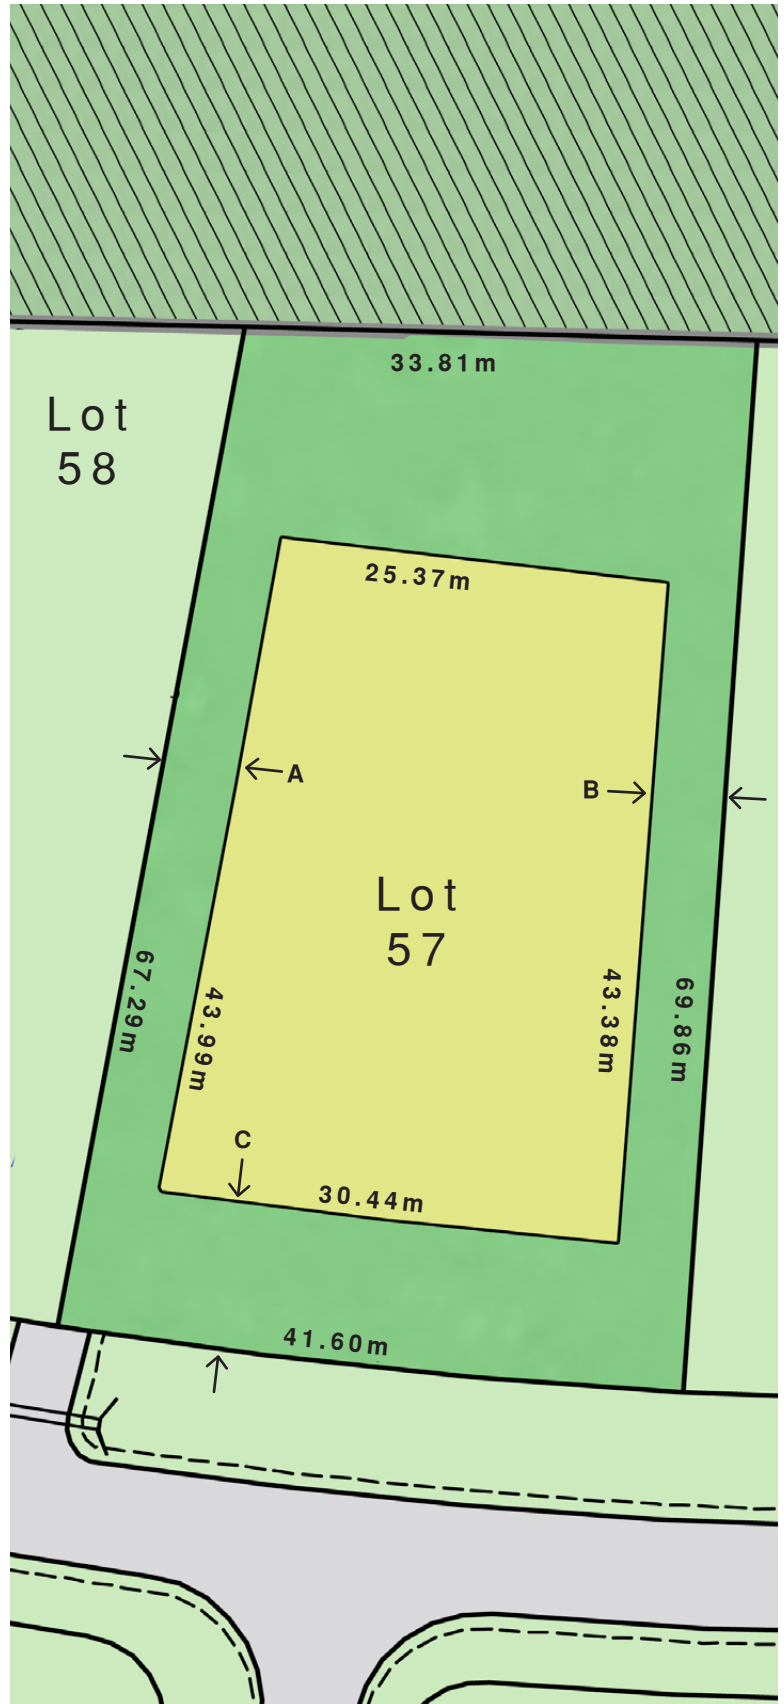

### Context Map

 Lot 57

### Lot Layout Legend

-  Lot Area  
2589 m<sup>2</sup> (0.64 Ac)
-  Building Envelope Area  
1223.7 m<sup>2</sup> (13,171.8 ft<sup>2</sup>)
-  Utility Easement

### Building Envelope Setbacks

- A - 5.0m (16.4ft)
- B - 5.0m (16.4ft)
- C - 10.0m (32.8ft)

### Lot Layout

Dimensions shown are approximate; actual areas and dimensions may vary. The developer reserves the right to make modifications and changes to the lot, building envelope or utility easements. Renderings are artist's conception only. This is not an offering for sale as an offering can only be made by Disclosure Statement E. & O.E.