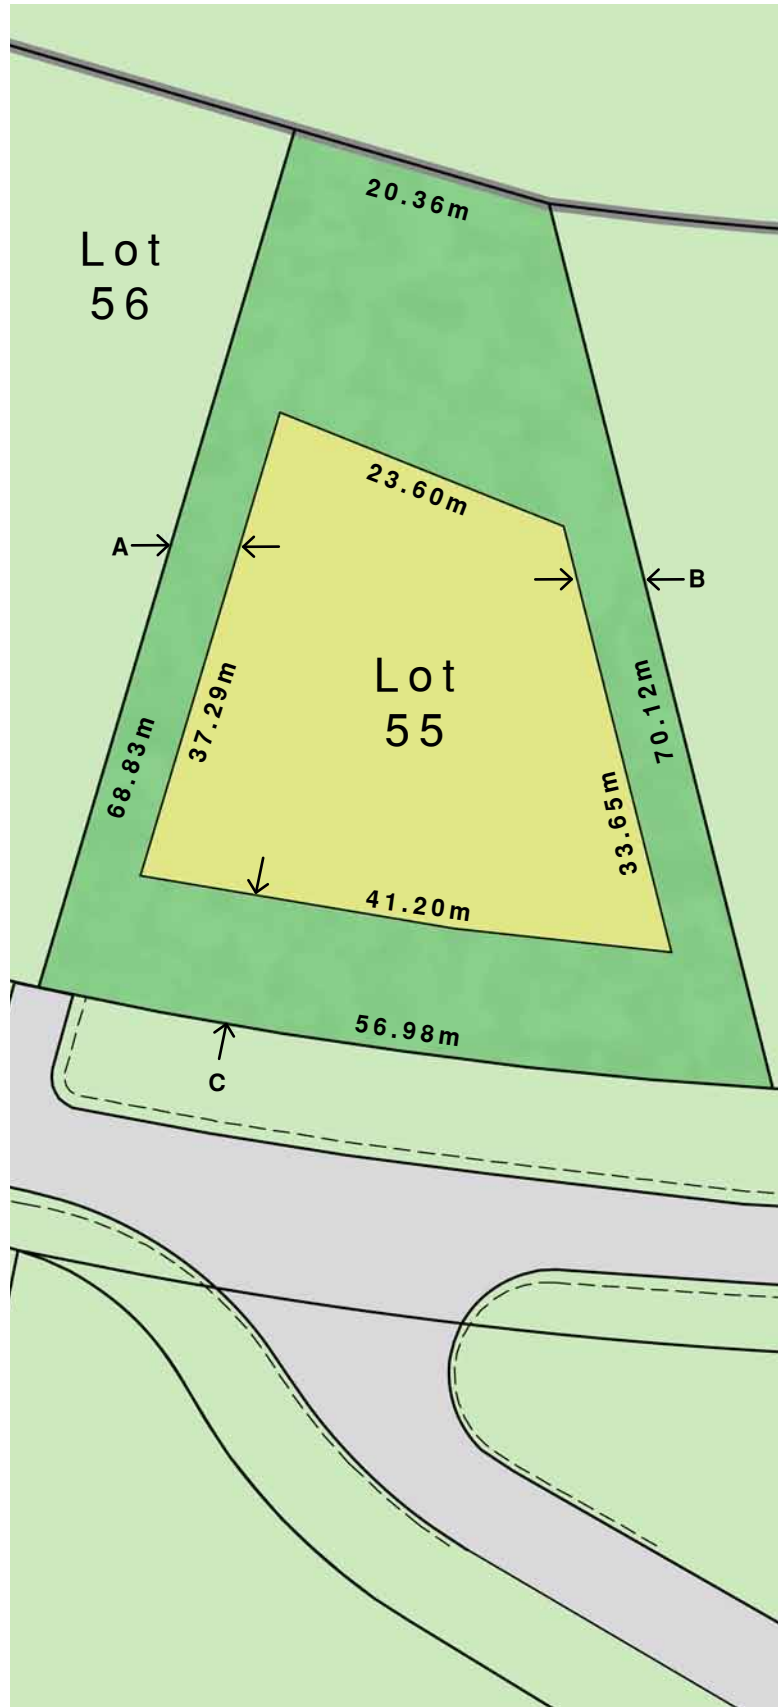

### Context Map

 Lot 55

### Lot Layout Legend

-  Lot Area  
2590.5 m<sup>2</sup> (0.64 Ac)
-  Building Envelope Area  
1096.1 m<sup>2</sup> (11,798.3 ft<sup>2</sup>)
-  Utility Easement

### Building Envelope Setbacks

- A - 5.0m (16.4ft)
- B - 5.0m (16.4ft)
- C - 10.0m (32.8ft)

### Lot Layout

Dimensions shown are approximate; actual areas and dimensions may vary. The developer reserves the right to make modifications and changes to the lot, building envelope or utility easements. Renderings are artist's conception only. This is not an offering for sale as an offering can only be made by Disclosure Statement E. & O.E.