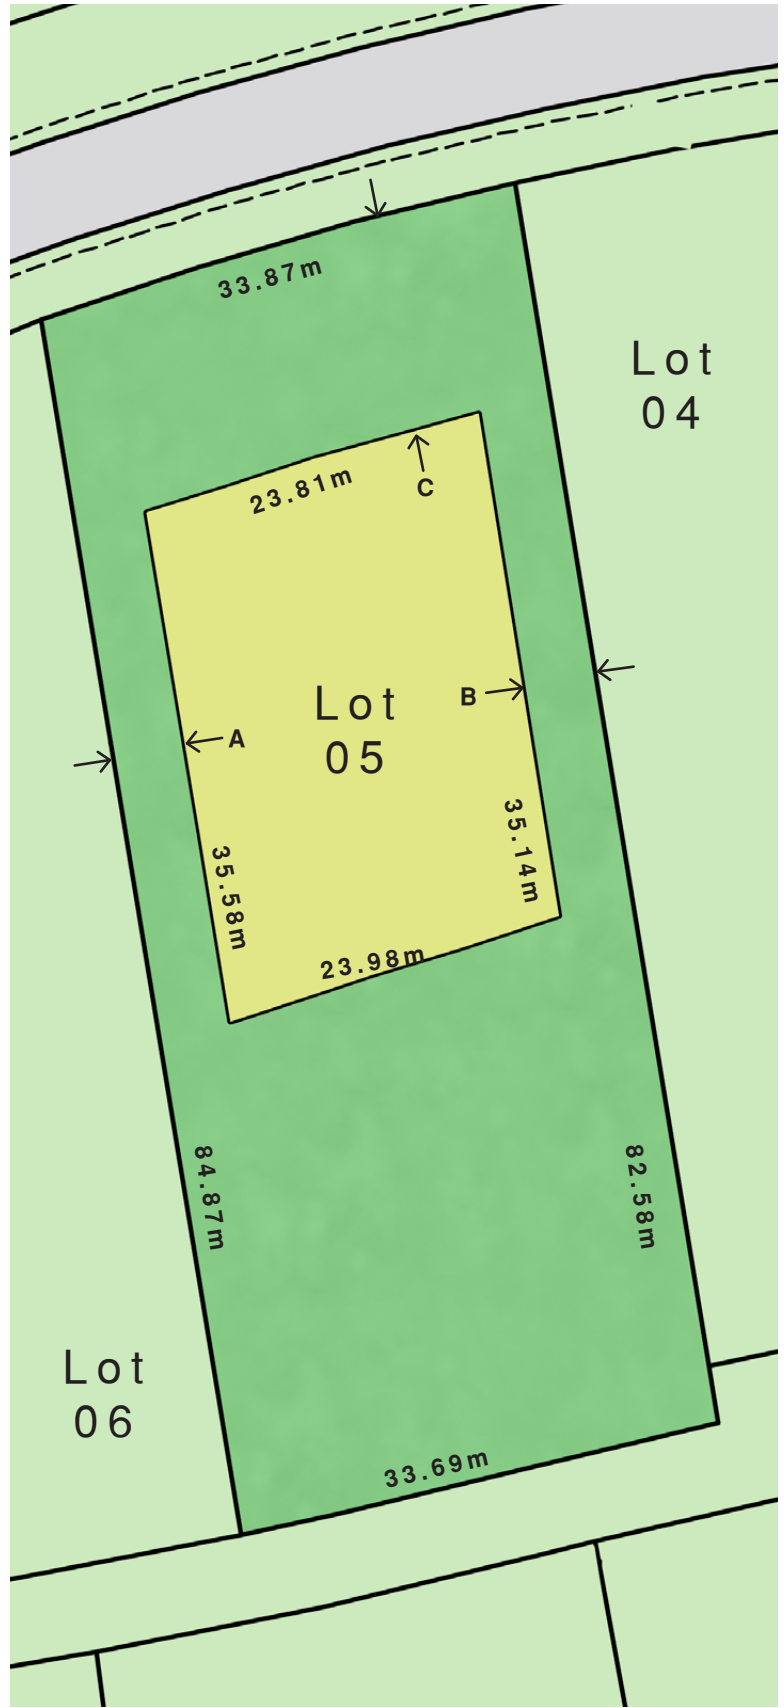

### Context Map

 Lot 5

### Lot Layout Legend

-  Lot Area  
2894 m<sup>2</sup> (0.71 Ac)
-  Building Envelope Area  
834.4 m<sup>2</sup> (8,981.40 ft<sup>2</sup>)
-  Utility Easement

### Building Envelope Setbacks

- A - 5.0m (16.4ft)
- B - 5.0m (16.4ft)
- C - 15.0m (49.2ft)

### Lot Layout

Dimensions shown are approximate; actual areas and dimensions may vary. The developer reserves the right to make modifications and changes to the lot, building envelope or utility easements. Renderings are artist's conception only. This is not an offering for sale as an offering can only be made by Disclosure Statement E. & O.E.