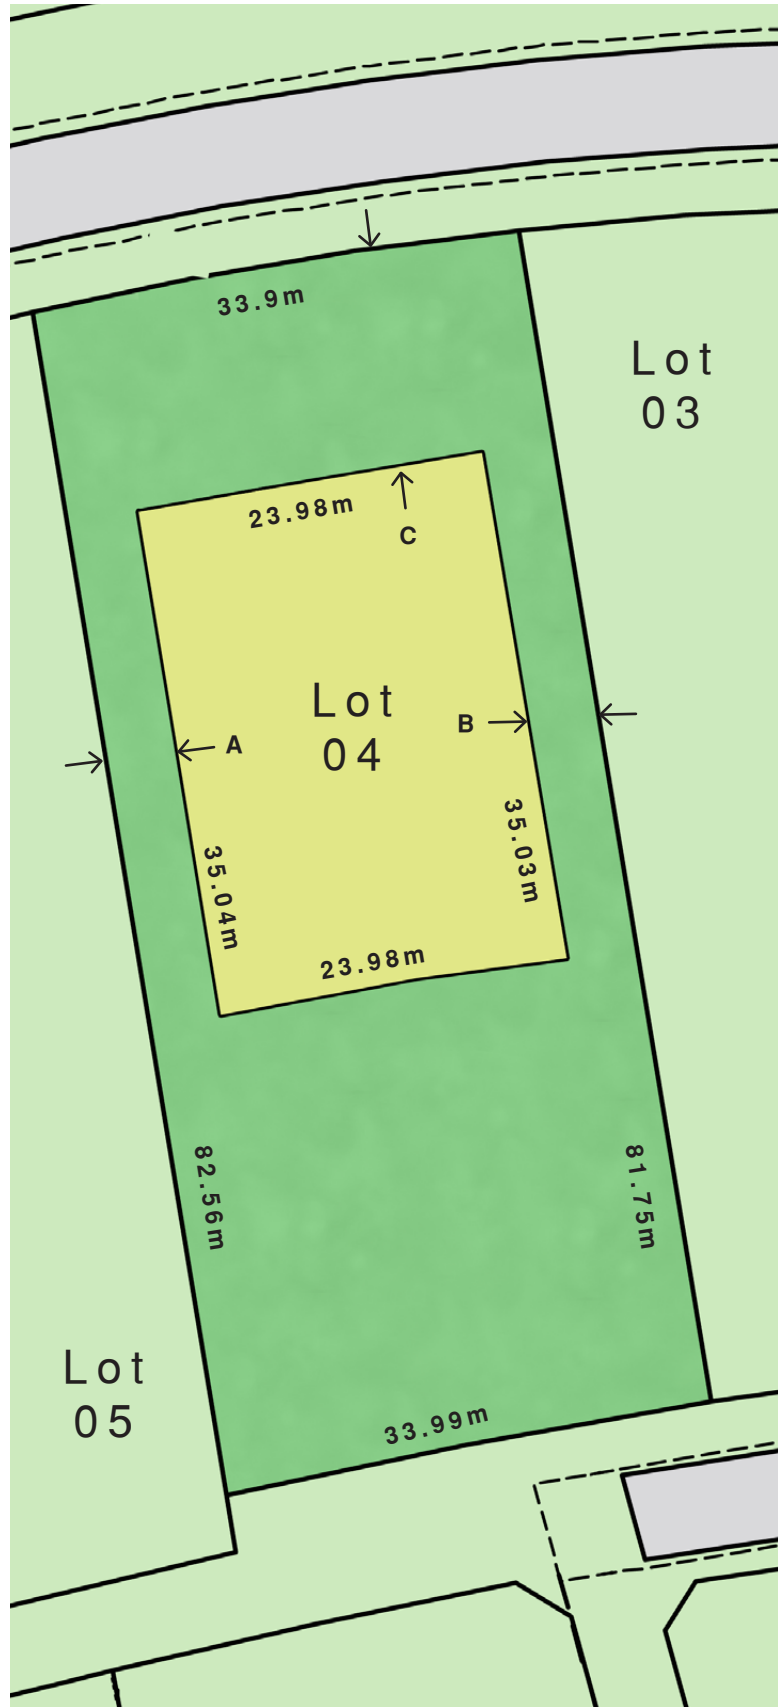

Context Map

 Lot 4

Lot Layout Legend

-  Lot Area
2795 m² (0.69 Ac)
-  Building Envelope Area
839.1 m² (9,031.99 ft²)
-  Utility Easement

Building Envelope Setbacks

- A - 5.0m (16.4ft)
- B - 5.0m (16.4ft)
- C - 15.0m (49.2ft)

Lot Layout

Dimensions shown are approximate; actual areas and dimensions may vary. The developer reserves the right to make modifications and changes to the lot, building envelope or utility easements. Renderings are artist's conception only. This is not an offering for sale as an offering can only be made by Disclosure Statement E. & O.E.