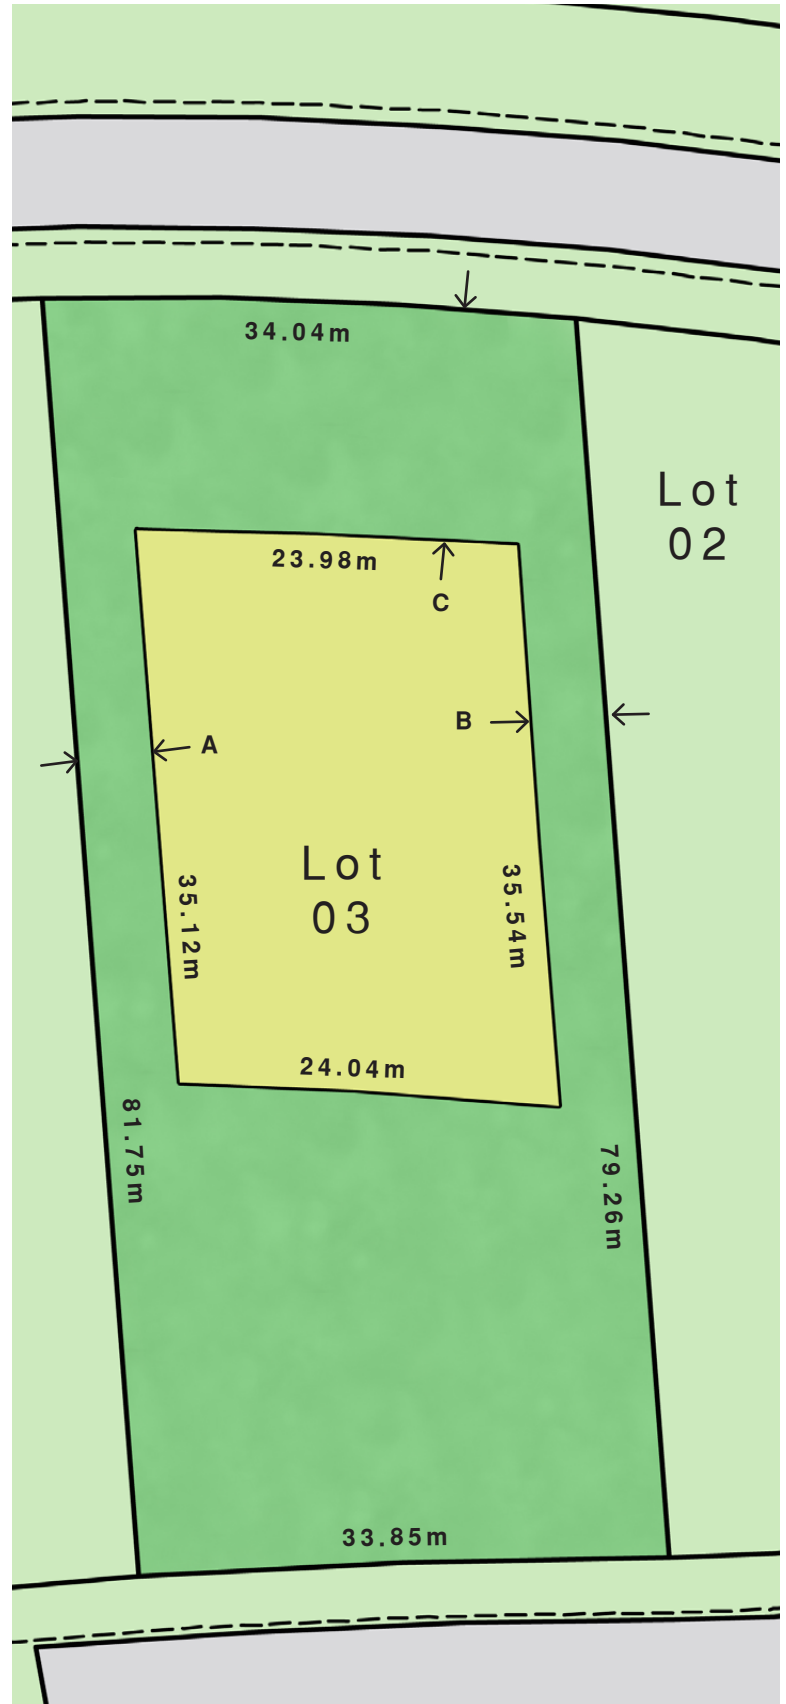

Context Map

 Lot 3

Lot Layout Legend

-  Lot Area
2726 m² (0.67 Ac)
-  Building Envelope Area
840.4 m² (9,045.99 ft²)
-  Utility Easement

Building Envelope Setbacks

- A - 5.0m (16.4ft)
- B - 5.0m (16.4ft)
- C - 15.0m (49.2ft)

Lot Layout

Dimensions shown are approximate; actual areas and dimensions may vary. The developer reserves the right to make modifications and changes to the lot, building envelope or utility easements. Renderings are artist's conception only. This is not an offering for sale as an offering can only be made by Disclosure Statement E. & O.E.