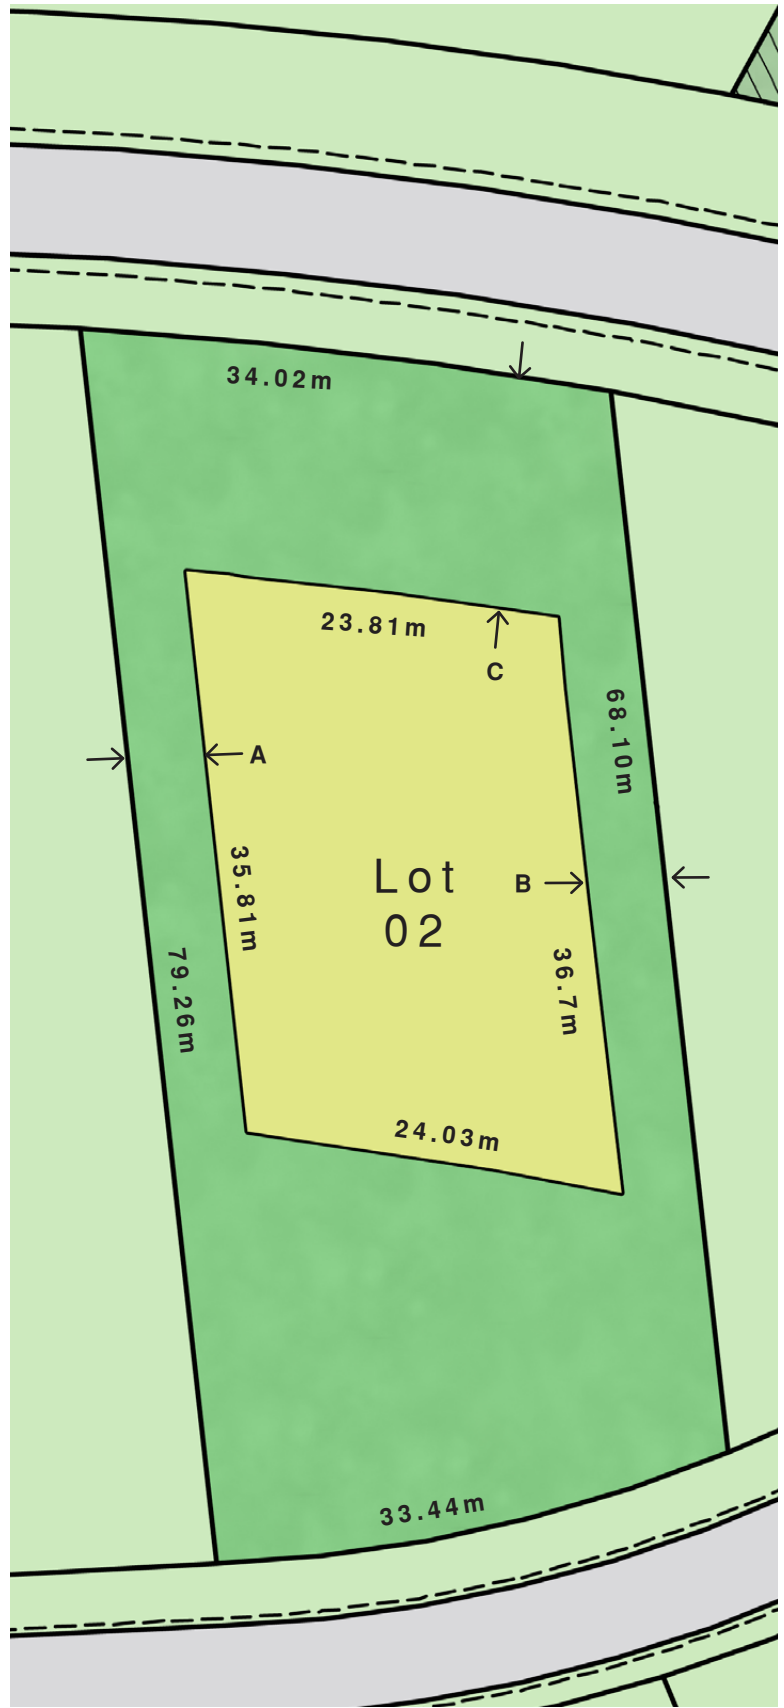

Context Map

 Lot 2

Lot Layout Legend

-  Lot Area
2482 m² (0.61 Ac)
-  Building Envelope Area
836.8 m² (9,007.24 ft²)
-  Utility Easement

Building Envelope Setbacks

- A - 5.0m (16.4ft)
- B - 5.0m (16.4ft)
- C - 15.0m (49.2ft)

Lot Layout

Dimensions shown are approximate; actual areas and dimensions may vary. The developer reserves the right to make modifications and changes to the lot, building envelope or utility easements. Renderings are artist's conception only. This is not an offering for sale as an offering can only be made by Disclosure Statement E. & O.E.