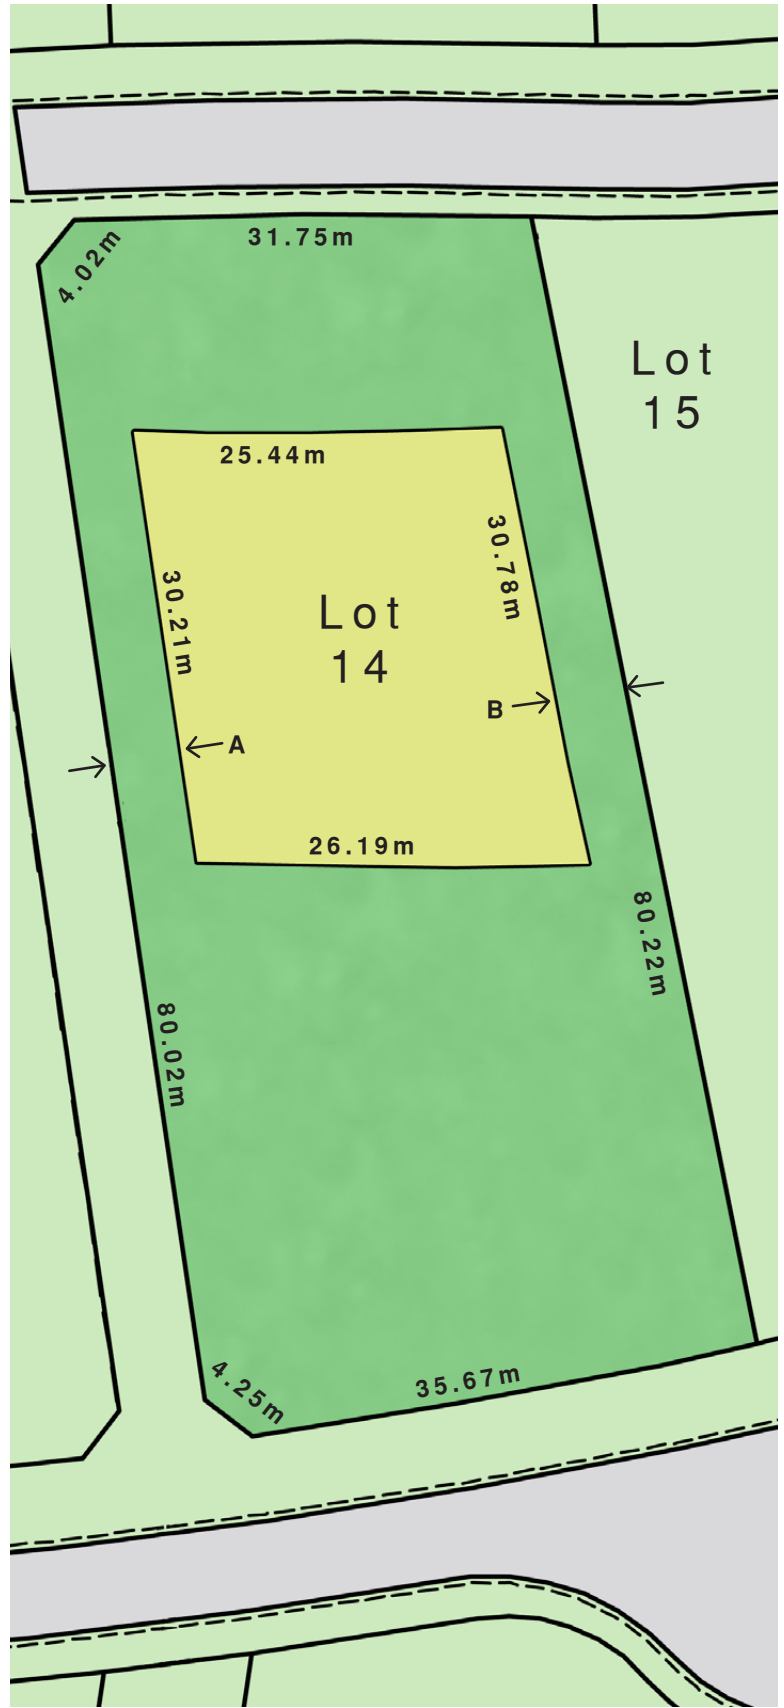

Context Map

Lot 14

Lot Layout Legend

- Lot Area
3039 m² (0.75 Ac)
- Building Envelope Area
789.1 m² (8,493.80 ft²)
- Utility Easement

Building Envelope Setbacks

- A - 5.0m (16.4ft)
- B - 5.0m (16.4ft)

Lot Layout

Dimensions shown are approximate; actual areas and dimensions may vary. The developer reserves the right to make modifications and changes to the lot, building envelope or utility easements. Renderings are artist's conception only. This is not an offering for sale as an offering can only be made by Disclosure Statement E. & O.E.