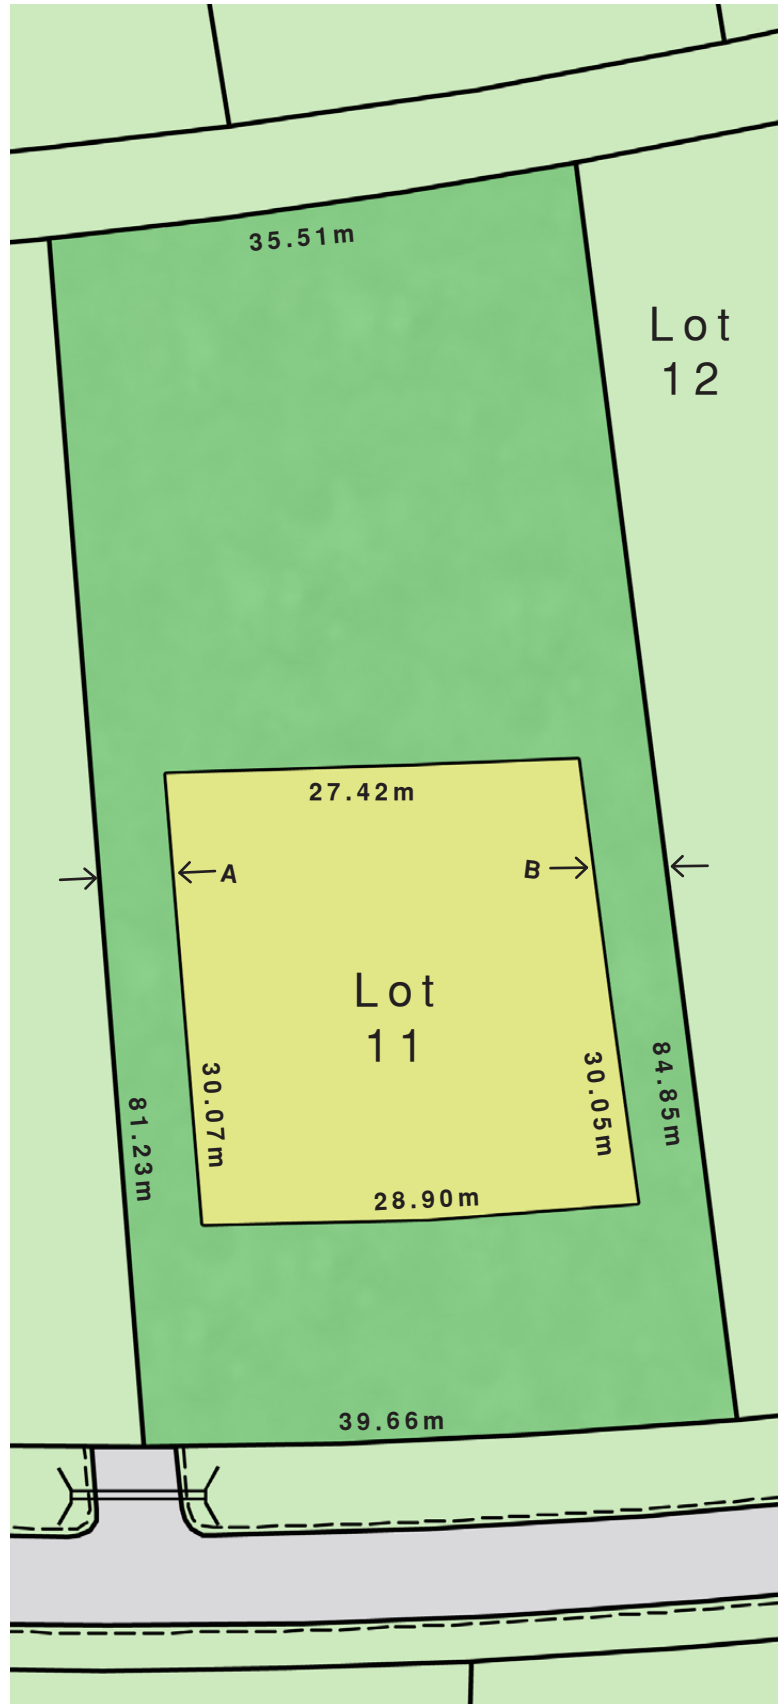

Context Map

 Lot 11

Lot Layout Legend

-  Lot Area
3118 m² (0.77 Ac)
-  Building Envelope Area
844.8 m² (9,093.35 ft²)
-  Utility Easement

Building Envelope Setbacks

- A - 5.0m (16.4ft)
- B - 5.0m (16.4ft)

Lot Layout

Dimensions shown are approximate; actual areas and dimensions may vary. The developer reserves the right to make modifications and changes to the lot, building envelope or utility easements. Renderings are artist's conception only. This is not an offering for sale as an offering can only be made by Disclosure Statement E. & O.E.