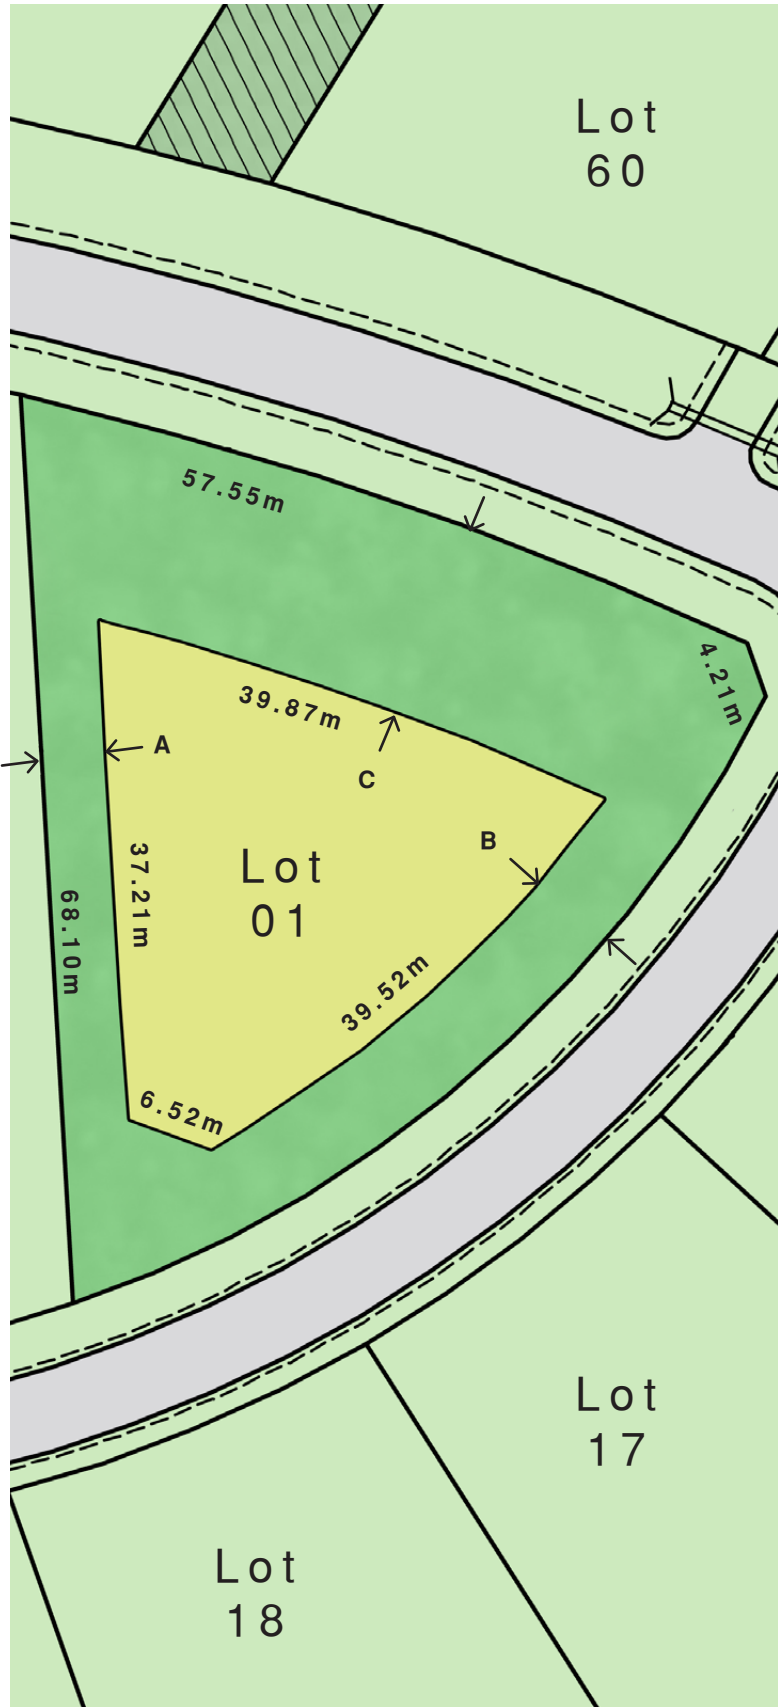

Context Map

 Lot 1

Lot Layout Legend

-  Lot Area
2318 m² (0.57 Ac)
-  Building Envelope Area
873.0 m² (9,396.89 ft²)
-  Utility Easement

Building Envelope Setbacks

- A - 5.0m (16.4ft)
- B - 6.7m (21.9ft)
- C - 15.0m (49.2ft)

Lot Layout

Dimensions shown are approximate; actual areas and dimensions may vary. The developer reserves the right to make modifications and changes to the lot, building envelope or utility easements. Renderings are artist's conception only. This is not an offering for sale as an offering can only be made by Disclosure Statement E. & O.E.