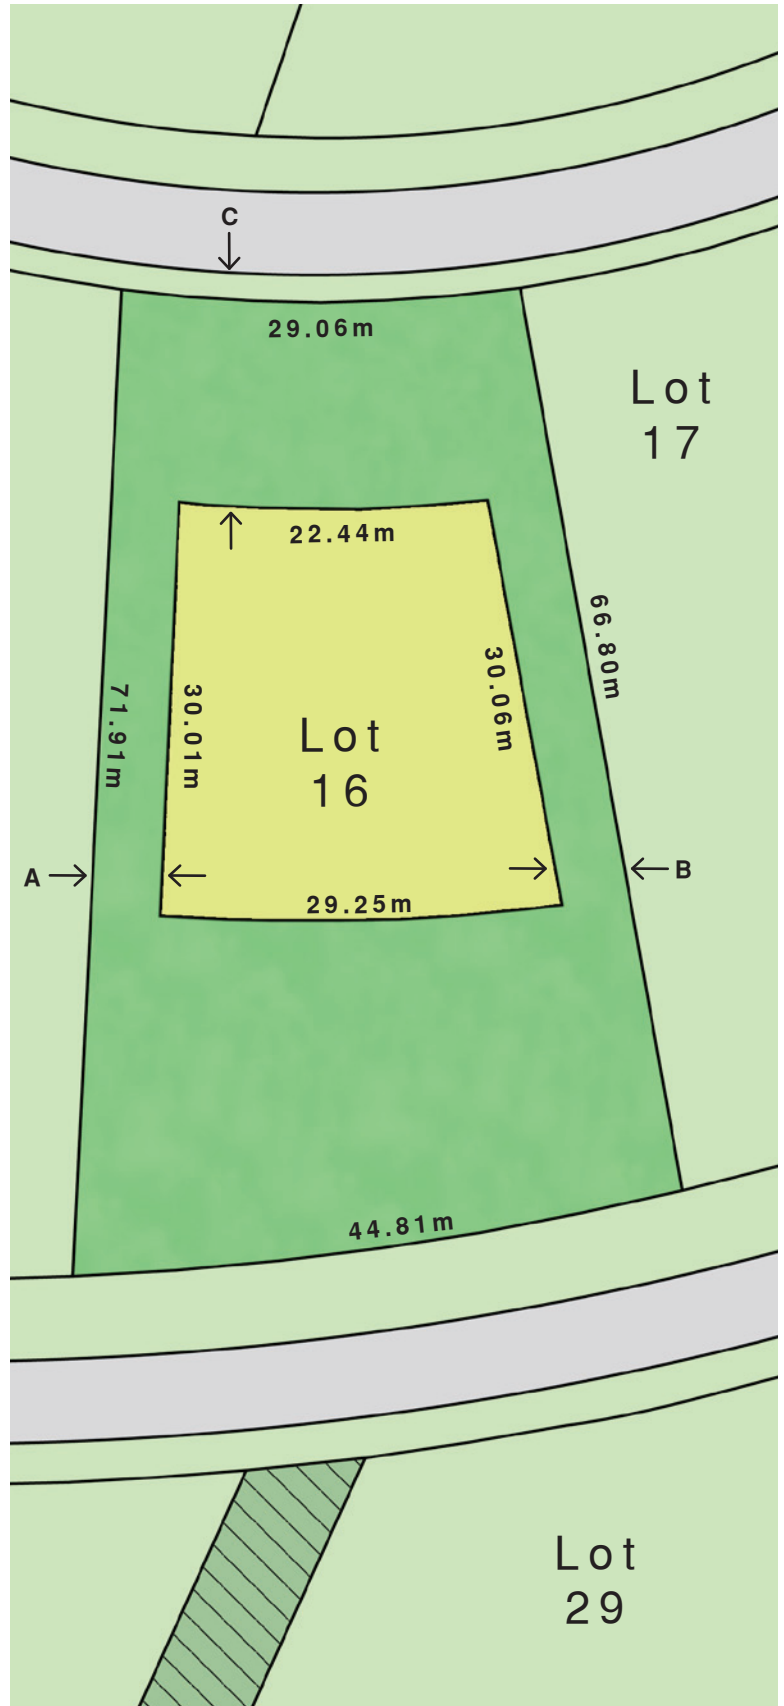

Context Map

 Lot 16

Lot Layout Legend

-  Lot Area
2546.0 m² (0.629 Ac)
-  Building Envelope Area
775.5 m² (8347.4 ft²)
-  Utility Easement

Building Envelope Setbacks

- A - 5.0m (16.4ft)
- B - 5.0m (16.4ft)
- C - 10.0m (32.8ft)

Lot Layout

Dimensions shown are approximate; actual areas and dimensions may vary. The developer reserves the right to make modifications and changes to the lot, building envelope or utility easements. Renderings are artist's conception only. This is not an offering for sale as an offering can only be made by Disclosure Statement E. & O.E.