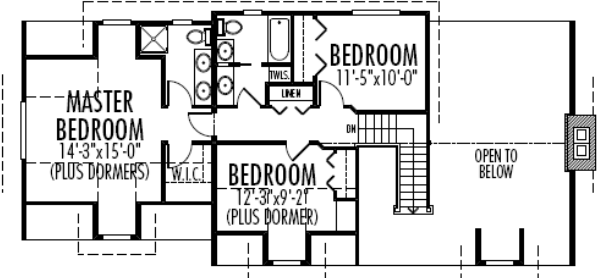

Waterfront Series

Willowbrook 1824 sq. ft.

Main Floor
991 sq ft

Upper Floor
833 sq ft

Width 60-6 : Depth 40-0

Galena Shores
www.galenashores.com
Contact: Lindsay Moir 403-202-1039