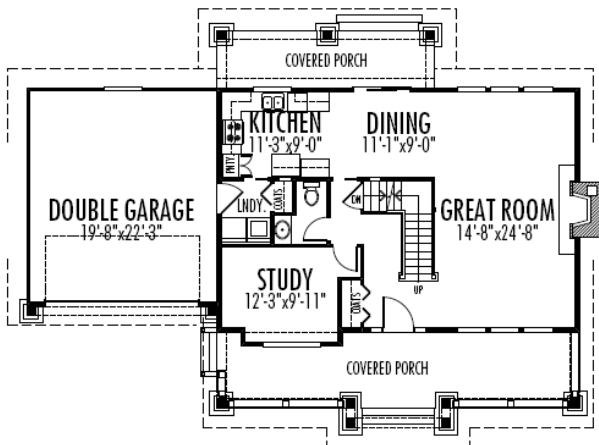

Waterfront Series

Willowbrook 1824 sq. ft.

Main Floor
991 sq ft

Upper Floor
833 sq ft

Width 60-6 : Depth 40-0

Galena Shores
www.galenashores.com
Contact: Lindsay Moir 403-202-1039