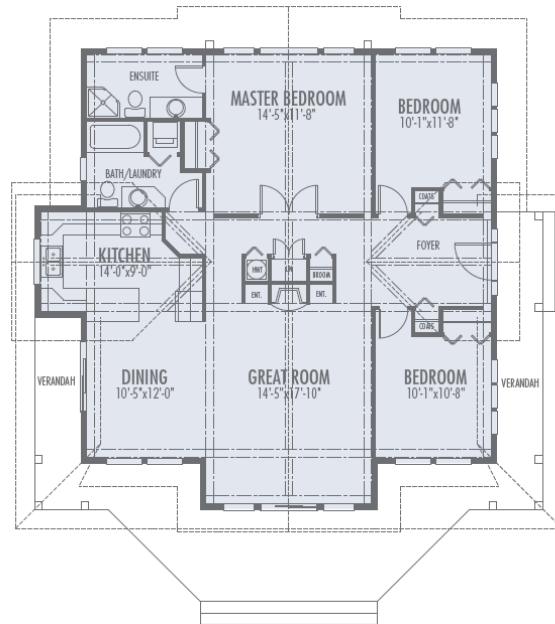

GALENA SHORES

Waterfront Series

Tyndale 1396 sq. ft.

Main Floor
1396 sq ft

Width 44-0 : Depth 40-0

Galena Shores
www.galenashores.com
Contact: Lindsay Moir 403-202-1039