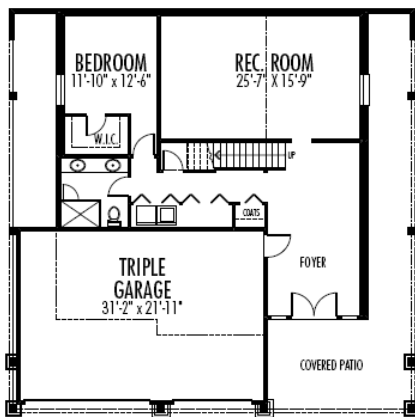

GALENA SHORES

View Plan Series

Lakewood 2126 sq. ft.

Width 52-0 : Depth 58-0

**Opt.
Lower Floor**
1298 sq ft

Main Floor
1628 sq ft

Upper Floor
498 sq ft

Galena Shores
www.galenashores.com
Contact: Lindsay Moir 403-202-1039