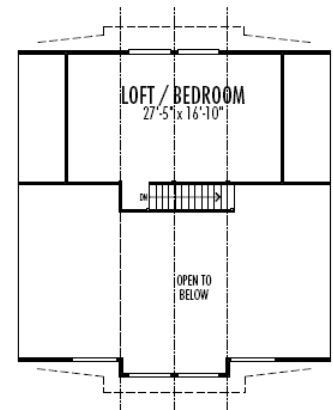

GALENA SHORES

View Plan Series

Lakewood 2126 sq. ft.

Width 52-0 : Depth 58-0

**Opt.
Lower Floor**
1298 sq ft

Main Floor
1628 sq ft

Upper Floor
498 sq ft

Galena Shores
www.galenashores.com
Contact: Lindsay Moir 403-202-1039