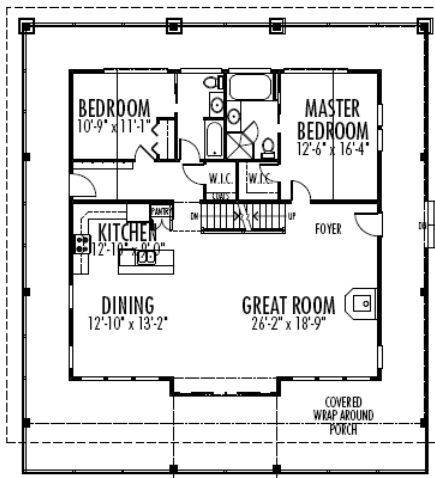

GALENA SHORES

View Plan Series

Lakewood 2126 sq. ft.

Width 52-0 : Depth 58-0

**Opt.
Lower Floor**
1298 sq ft

Main Floor
1628 sq ft

Upper Floor
498 sq ft

Galena Shores
www.galenashores.com
Contact: Lindsay Moir 403-202-1039