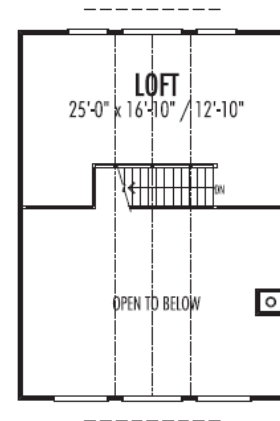

Waterfront Series

Stoneridge 2351 sq. ft.

Galena Shores
www.galenashores.com
 Contact: Lindsay Moir 403-202-1039