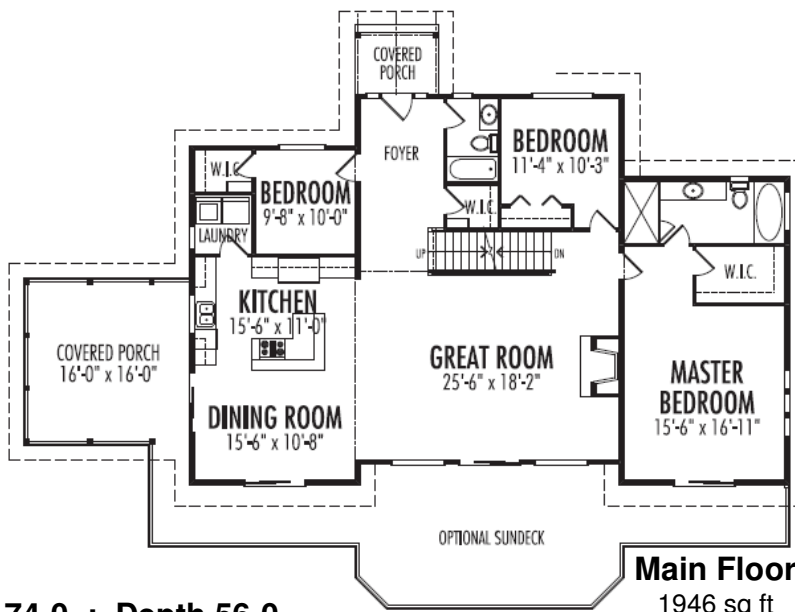

Waterfront Series

Stoneridge 2351 sq. ft.

Galena Shores
www.galenashores.com
 Contact: Lindsay Moir 403-202-1039