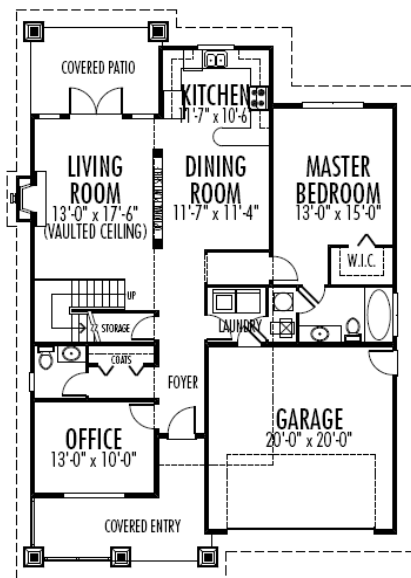

Waterfront Series

Redmond 1925 sq. ft.

Main Floor
1414 sq ft

Upper Floor
511 sq ft

Width 40-0 : Depth 58-6

Galena Shores
www.galenashores.com
Contact: Lindsay Moir 403-202-1039