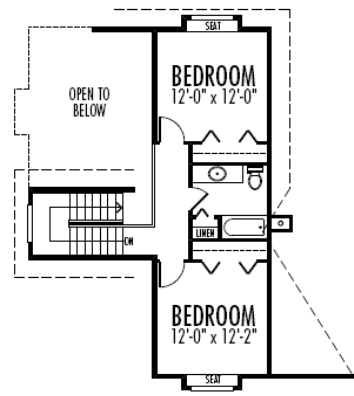

Waterfront Series

Redmond 1925 sq. ft.

Main Floor
1414 sq ft

Upper Floor
511 sq ft

Width 40-0 : Depth 58-6

Galena Shores
www.galenashores.com
Contact: Lindsay Moir 403-202-1039