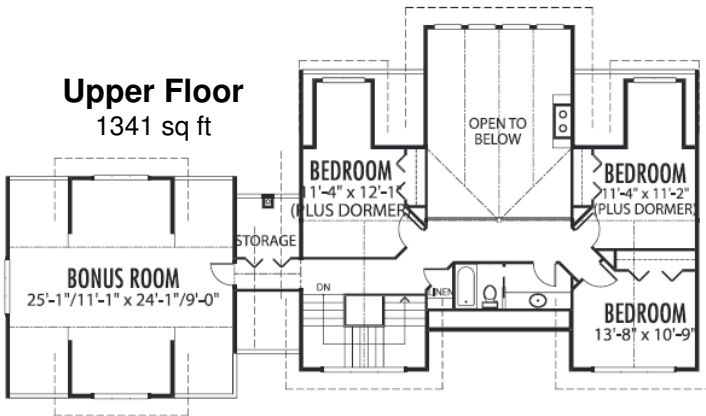

Waterfront Series

Ravenbrook 3019 sq. ft.

Upper Floor
1341 sq ft

Main Floor
1678 sq ft

Width 78-0 : Depth 44-0

Galena Shores
www.galenashores.com
Contact: Lindsay Moir 403-202-1039