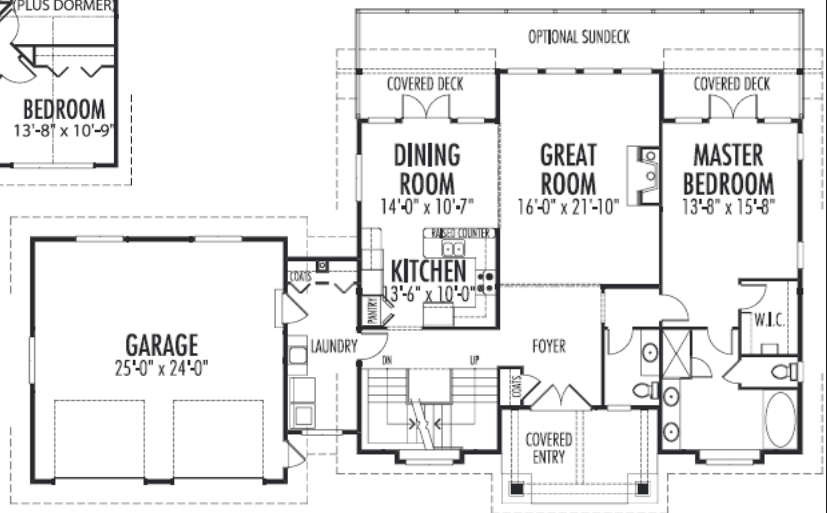

Waterfront Series

Ravenbrook 3019 sq. ft.

Upper Floor
1341 sq ft

Main Floor
1678 sq ft

Width 78-0 : Depth 44-0

Galena Shores
www.galenashores.com
Contact: Lindsay Moir 403-202-1039