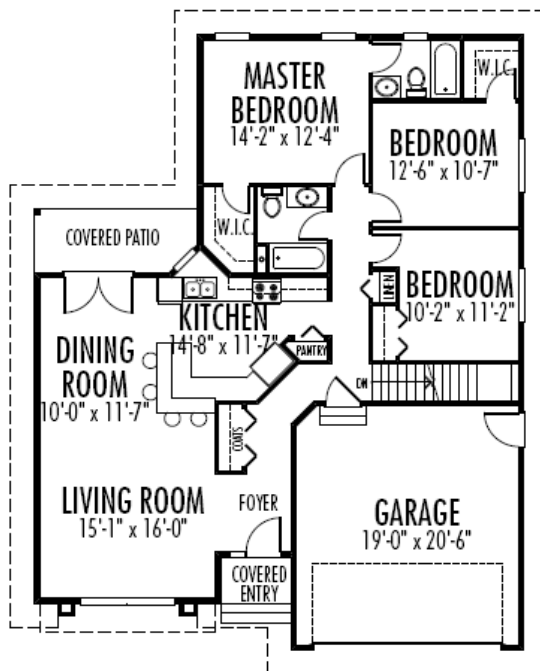

GALENA SHORES

View Plan Series

Logan 1417 sq. ft.

Main Floor
1417 sq ft

Width 42-0 : Depth 53-0

Galena Shores
www.galenashores.com
Contact: Lindsay Moir 403-202-1039