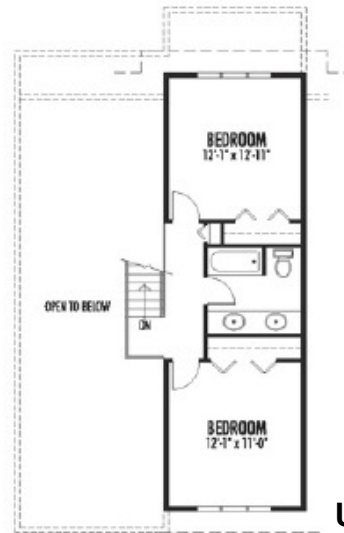

View Plan Series

Lancaster 1998 sq. ft.

Main Floor
1461 sq ft

Upper Floor
527 sq ft

Width 49-0 : Depth 57-3

Galena Shores
www.galenashores.com
Contact: Lindsay Moir 403-202-1039