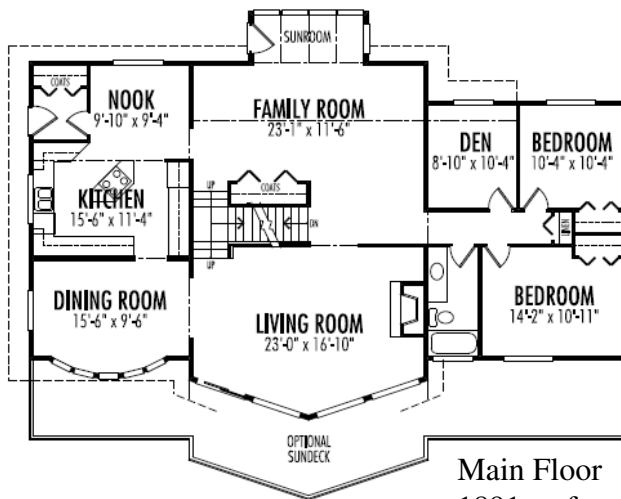

Waterfront Series

Chesapeake 2643 sq. ft.

Width 60-0 : Depth 49-0

Galena Shores
www.galenashores.com
 Contact: Lindsay Moir 403-202-1039