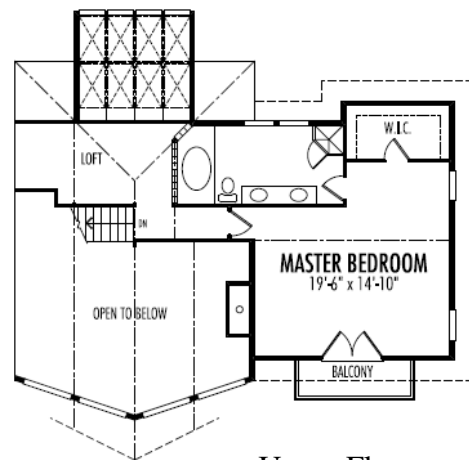

Waterfront Series

Chesapeake 2643 sq. ft.

Width 60-0 : Depth 49-0

Galena Shores
www.galenashores.com
 Contact: Lindsay Moir 403-202-1039