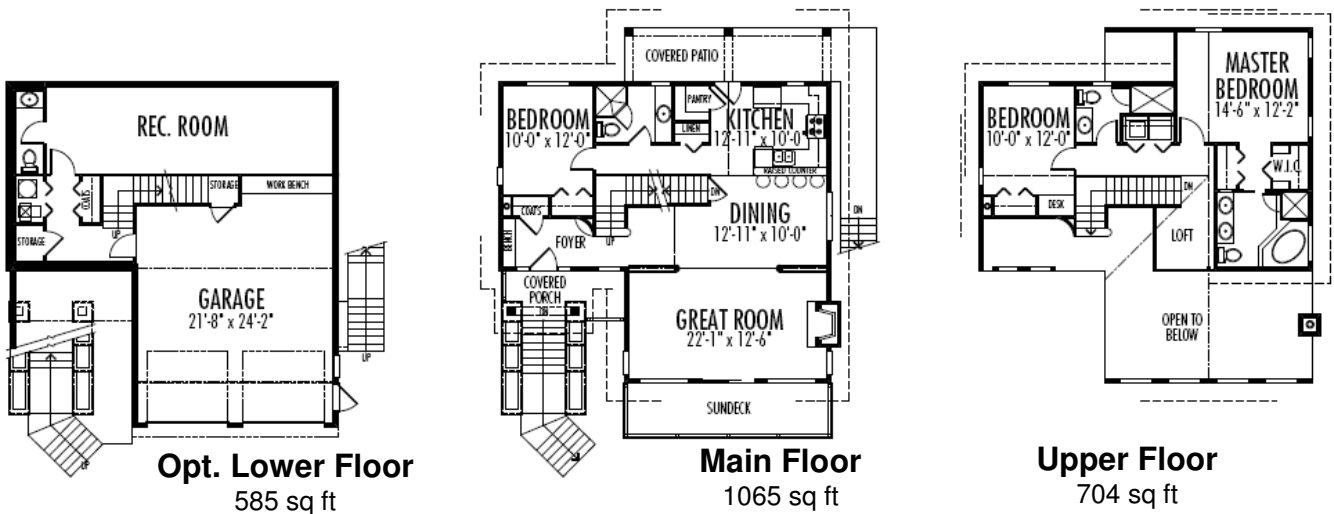

GALENA SHORES

View Plan Series

Bowridge 1769 sq. ft.

Width 37-0 : Depth 44-6

Galena Shores
www.galenashores.com
Contact: Lindsay Moir 403-202-1039